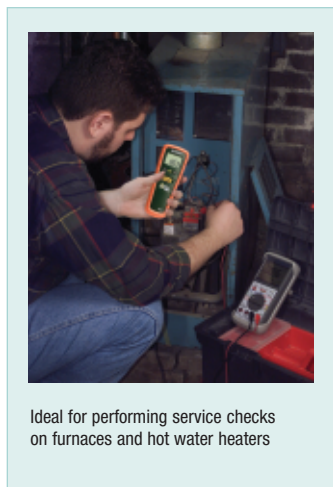

Carbon Monoxide (CO) Meter

 **Air Safety Checks in all environments**
Up to 1000ppm

Features:

- Ergonomic pocket size housing
- One button operation
- Easy to read 1999 count backlit displays CO levels from 0 to 1000ppm
- Audible alarm starting at 35ppm with continuous beeping when above 200ppm
- Backlight for low light conditions
- Max Hold and Data hold buttons
- Auto Power off
- Complete with 9V battery, protective rubber holster, and carrying case

Applications:

- Ambient air safety checks on residential appliances
- HVAC service on furnaces and hot water heaters
- Home inspections
- Industrial environments where the accumulation of CO is possible

Specifications	
Range	0 to 1000ppm
Resolution	1ppm
Accuracy	5% or ±10ppm
Sensor Type	Stabilized electrochemical gas specific (CO)
Sensor Life	3 years (typical)
Power	one 9V battery
Dimensions	6.3 x 2.2 x 1.57" (160 x 56 x 40mm)
Weight	6.35oz (180g)