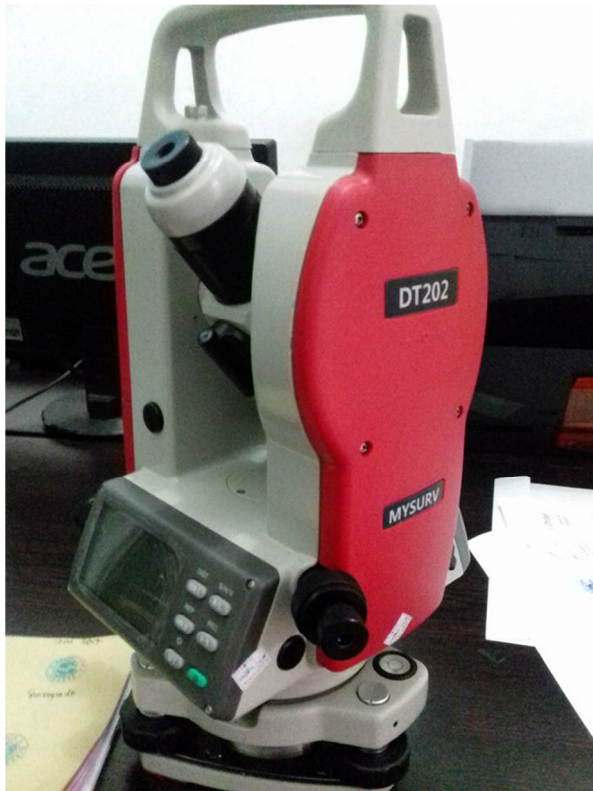

MYSURV DT202

Deskripsi :

Angle accuracy: 2

Minimum reading: 1 / 5 / 10 / 20

Field of view: 50

Battery duration: 40 to 80 hoursTelescope

Objective Lens: 40mm

Magnification: 30x

Image: Erect

Field of View: 1~ 20

Minimum focus: 2mDisplay

Display panel: Both

Illumination: YesPower

Operating Time: 45 hours (rechargeable battery) / 80 hours (Alkaline battery)